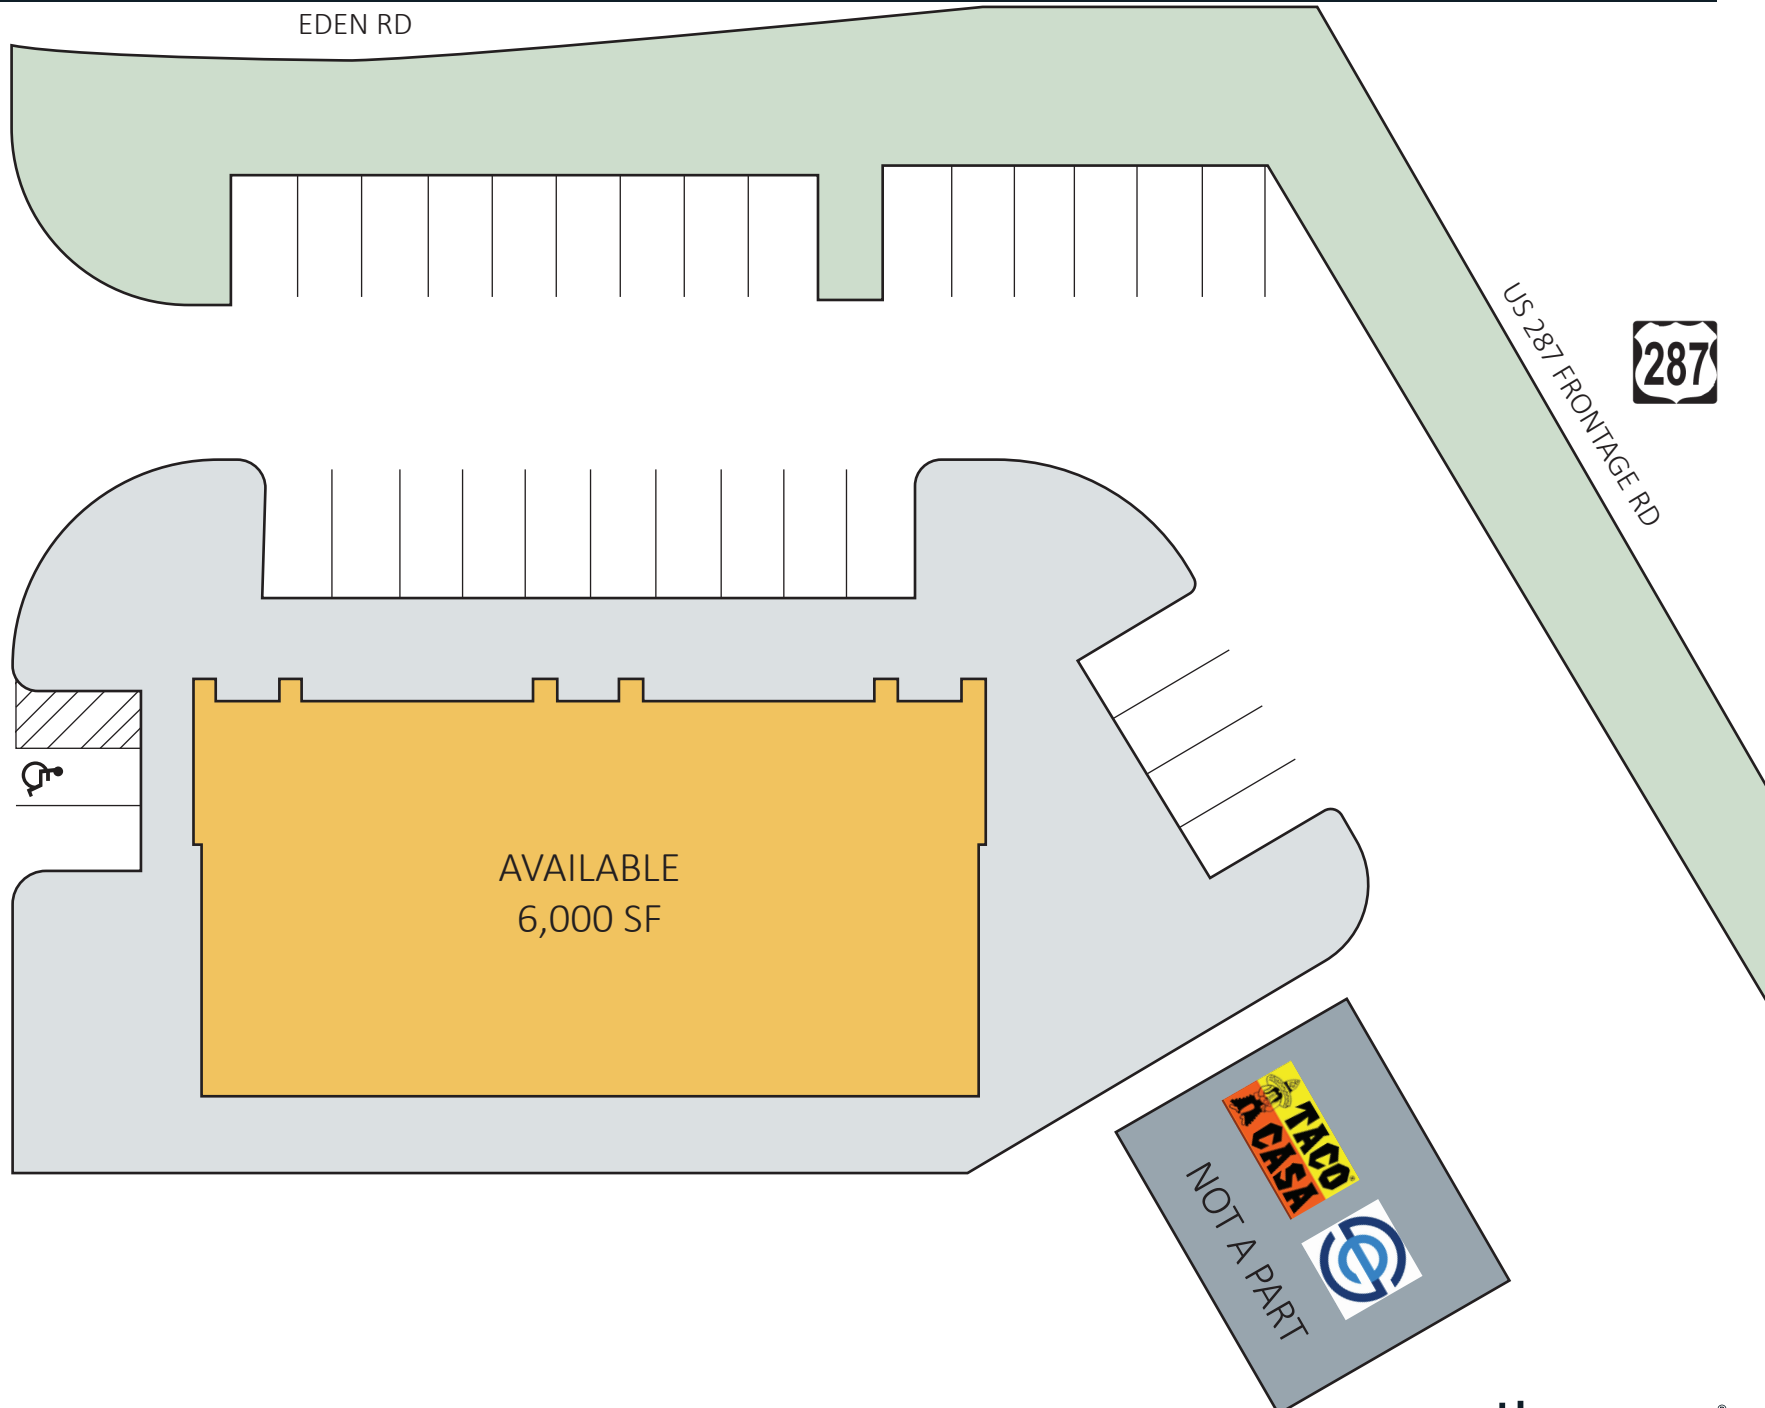

4500 EDEN RD | 4500 EDEN RD, ARLINGTON, TX 76001

The information was obtained from sources deemed reliable; however, Weitzman has not verified it and makes no guarantees, warranties or representations as to the completeness or accuracy thereof. The presentation of this real estate information is subject to errors; omissions; change of price; prior sale or lease, or withdrawal without notice. You and your advisors should conduct a careful independent investigation of the property to determine if it is suitable for your intended purpose.